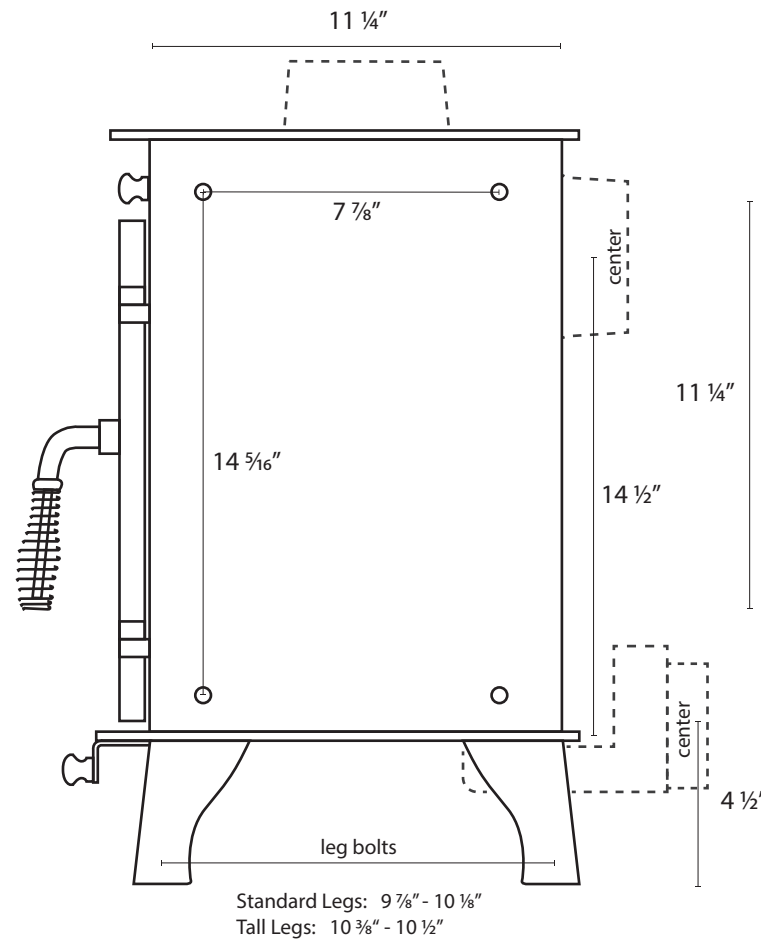

Dwarf 5kW Wood Stove

TINY WOOD STOVE

SMALL STOVES FOR TINY SPACES

tinywoodstove.com

support@tinywoodstove.com

Disclaimer: Measurements are based on the stove's design specs; however, variances can naturally occur within the manufacturing process. It's best to have the stove on hand prior to drilling or cutting any holes.

Other Dimensions & Specs

- Tall Legs: 8"
- Wood Storage Stand: 13" H
- Firebricks: 7 1/2" H x 5" W x 7/8" D
- Flue Flange: inner diameter: 5 1/8 (+/- 1/4")
outer diameter: 5 3/8 (+/- 1/4")
- Opening for wood (clear opening above coal bar): 8 1/2" H x 10 1/2" W
- Stove Leg Hardware: M6 x 1.0 x 12mm
- Stove Body Mounting Hardware: M6 x 1.0 x 8mm