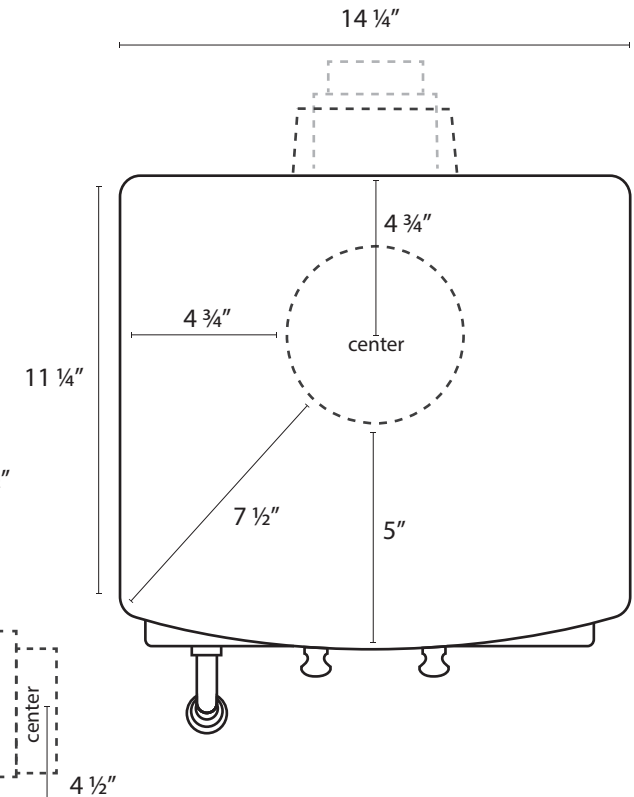

Dwarf 5kW Wood Stove

TINY WOOD STOVE

SMALL STOVES FOR TINY SPACES

tinywoodstove.com

support@tinywoodstove.com

Disclaimer: Measurements are based on the stove's design specs; however, variances can naturally occur within the manufacturing process. It's best to have the stove on hand prior to drilling or cutting any holes.

Other Dimensions & Specs

- Tall Legs: 8"
- Wood Storage Stand: 13" H
- Firebricks: 7 1/2" H x 5" W x 7/8" D
- Flue Flange: inner diameter: 5 1/8 (+/- 1/4")
outer diameter: 5 3/8 (+/- 1/4")
- Opening for wood (clear opening above coal bar): 8 1/2" H x 10 1/2" W
- Stove Leg Hardware: M6 x 1.0 x 12mm
- Stove Body Mounting Hardware: M6 x 1.0 x 8mm