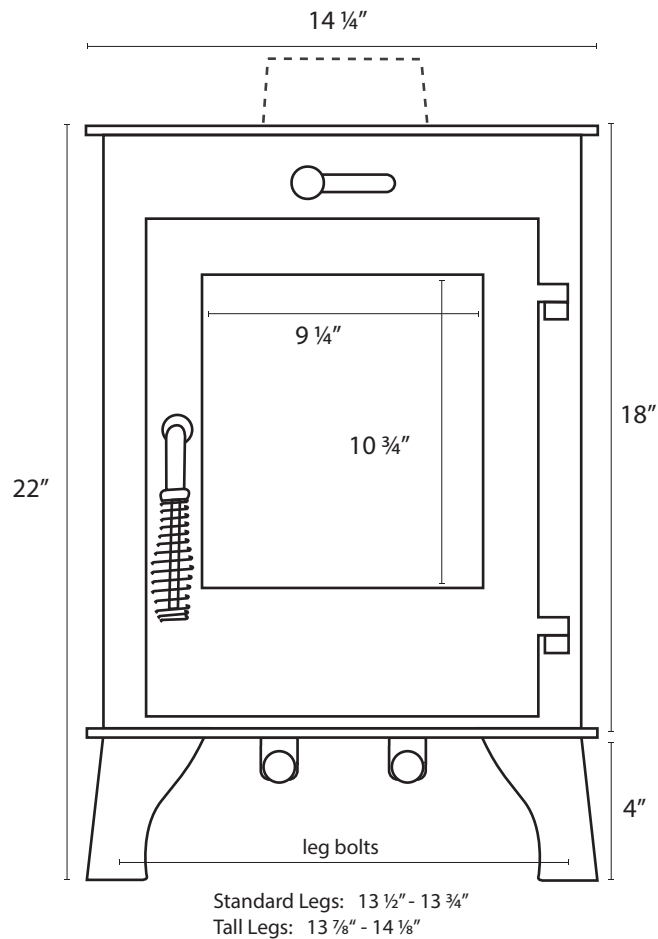

Dwarf 5kW Wood Stove

TINY WOOD STOVE

SMALL STOVES FOR TINY SPACES

tinywoodstove.com

support@tinywoodstove.com

Disclaimer: Measurements are based on the stove's design specs; however, variances can naturally occur within the manufacturing process. It's best to have the stove on hand prior to drilling or cutting any holes.

Other Dimensions & Specs

- Tall Legs: 8"
- Wood Storage Stand: 13" H
- Firebricks: 7 1/2" H x 5" W x 7/8" D
- Flue Flange: inner diameter: 5 1/8 (+/- 1/4")
outer diameter: 5 3/8 (+/- 1/4")
- Opening for wood (clear opening above coal bar): 8 1/2" H x 10 1/2" W
- Stove Leg Hardware: M6 x 1.0 x 12mm
- Stove Body Mounting Hardware: M6 x 1.0 x 8mm