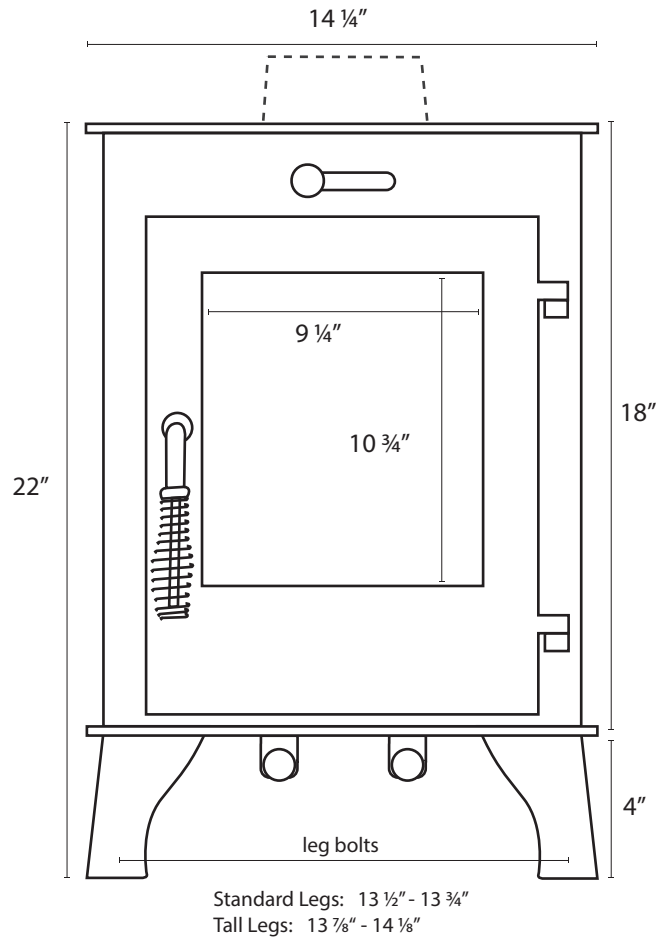

Dwarf 5kW Wood Stove

TINY WOOD STOVE

SMALL STOVES FOR TINY SPACES

tinywoodstove.com

support@tinywoodstove.com

Disclaimer: Measurements are based on the stove's design specs; however, variances can naturally occur within the manufacturing process. It's best to have the stove on hand prior to drilling or cutting any holes.

Other Dimensions & Specs

- Tall Legs: 8"
- Wood Storage Stand: 13" H
- Firebox: 10" H x 12.125" W x 10" D
- Flue Flange: inner diameter: 5 1/8 (+/- 1/4")
outer diameter: 5 3/8 (+/- 1/4")
- Firebricks: 7 1/2" H x 5" W x 7/8" D
- Opening for wood (clear opening above coal bar): 8 1/2" H x 10 1/2" W
- Stove Leg Hardware: M6 x 1.0 x 12mm
- Stove Body Mounting Hardware: M6 x 1.0 x 8mm