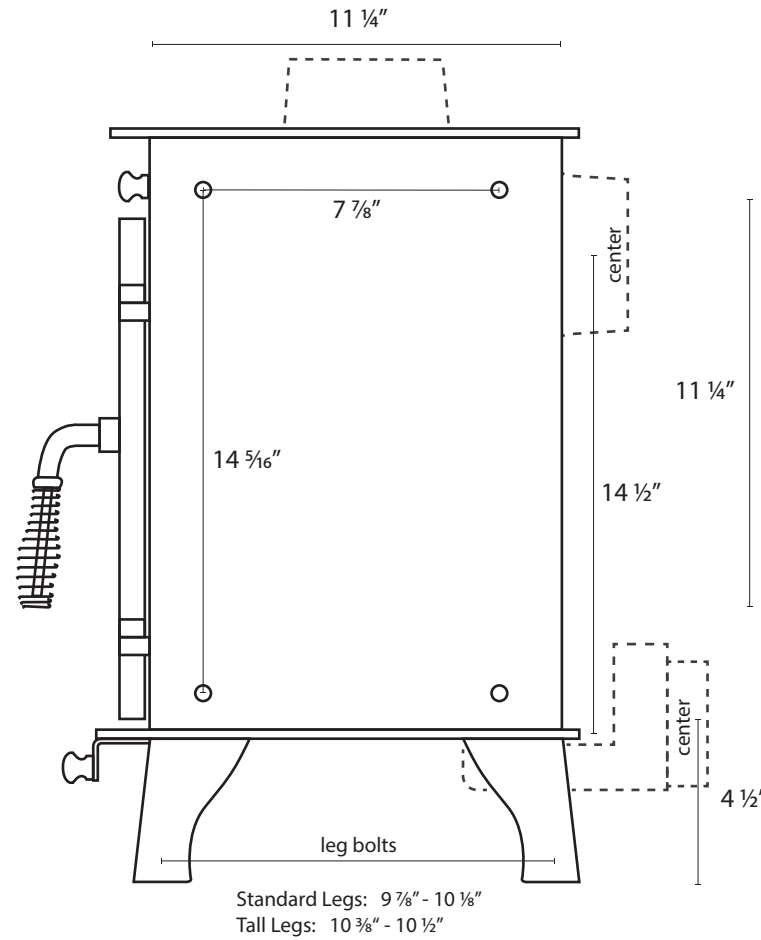

Dwarf 5kW Wood Stove

TINY WOOD STOVE

SMALL STOVES FOR TINY SPACES

tinywoodstove.com

support@tinywoodstove.com

Disclaimer: Measurements are based on the stove's design specs; however, variances can naturally occur within the manufacturing process. It's best to have the stove on hand prior to drilling or cutting any holes.

Other Dimensions & Specs

- Tall Legs: 8"
- Wood Storage Stand: 13" H
- Firebox: 10" H x 12.125" W x 10" D
- Flue Flange: inner diameter: 5 1/8 (+/- 1/4")
outer diameter: 5 3/8 (+/- 1/4")
- Firebricks: 7 1/2" H x 5" W x 7/8" D
- Opening for wood (clear opening above coal bar): 8 1/2" H x 10 1/2" W
- Stove Leg Hardware: M6 x 1.0 x 12mm
- Stove Body Mounting Hardware: M6 x 1.0 x 8mm