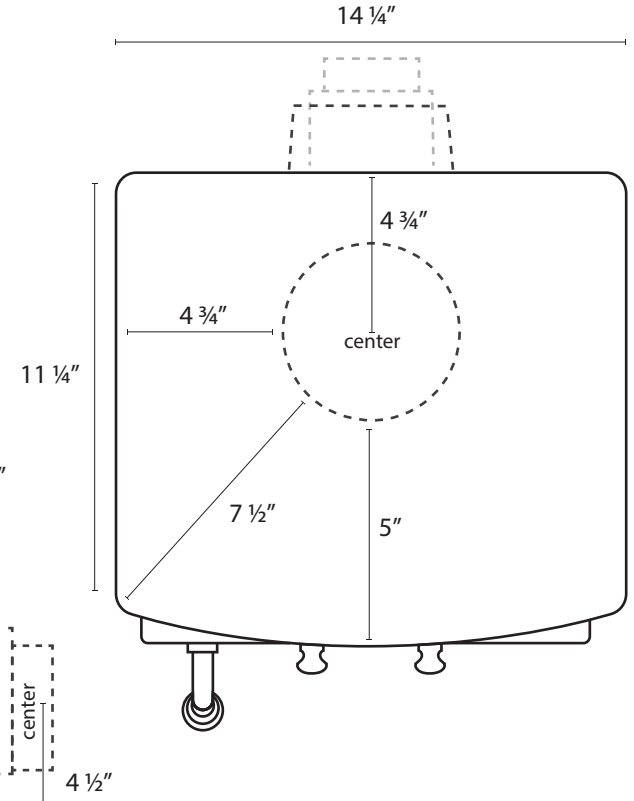

Dwarf 5kW Wood Stove

TINY WOOD STOVE

SMALL STOVES FOR TINY SPACES

tinywoodstove.com

support@tinywoodstove.com

Disclaimer: Measurements are based on the stove's design specs; however, variances can naturally occur within the manufacturing process. It's best to have the stove on hand prior to drilling or cutting any holes.

Other Dimensions & Specs

- Tall Legs: 8"
- Wood Storage Stand: 13" H
- Firebox: 10" H x 12.125" W x 10" D
- Flue Flange: inner diameter: 5 1/8 (+/- 1/4")
outer diameter: 5 3/8 (+/- 1/4")
- Firebricks: 7 1/2" H x 5" W x 7/8" D
- Opening for wood (clear opening above coal bar): 8 1/2" H x 10 1/2" W
- Stove Leg Hardware: M6 x 1.0 x 12mm
- Stove Body Mounting Hardware: M6 x 1.0 x 8mm